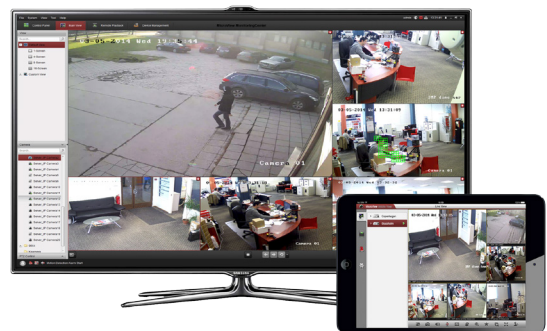

### Varifocal IR Dome Network Camera 3.0 Megapixels & 20 Meter IR Range Integrated Edge Storage

An amazing 3 Megapixel IP network camera at a great price. The I30VD camera is a 3 Megapixel network camera delivering crisp and sharp images! The i30VD can see in total darkness up to about 20 metres using its built-in infrared lights.

Just plug the camera into one of our NVRs using a standard CAT 5 computer network cable and this will power the camera and bring the picture back to the recorder making it so simple to install, no separate power supply needed.

### Main Features

- Up to 3.0 megapixel (2048 × 1536) resolution
- Standard video compression with high compression ratio
- Progressive scan CMOS, capture motion video without incised margin
- Support dual stream, with sub-stream for mobile or low bandwidth
- High-performance and long service life Infrared LED, Approx. 10 to 20 meters IR range
- Built-in Micro SD/SDHC/SDXC card slot, up to 64 GB
- IR cut filter with auto switch
- PoE (Power over Ethernet)
- IP66 / IK10
- Electronic shutter for different surveillance environments
- Other functions: reset, heartbeat, mirror, etc.

### MonitoringCenter included

The client software MicroView MonitoringCenter is a centralized video management software using a distributed structure for surveillance device control and management. MonitoringCenter is designed to provide access and management to the connected multiple devices, including DVR, NVR, DVS, network camera and decoder. Using the client, you can easily live view the channels, record and store files, remotely configure the device parameters, control PTZ, get alarm information and respond, and display video on the TV wall.